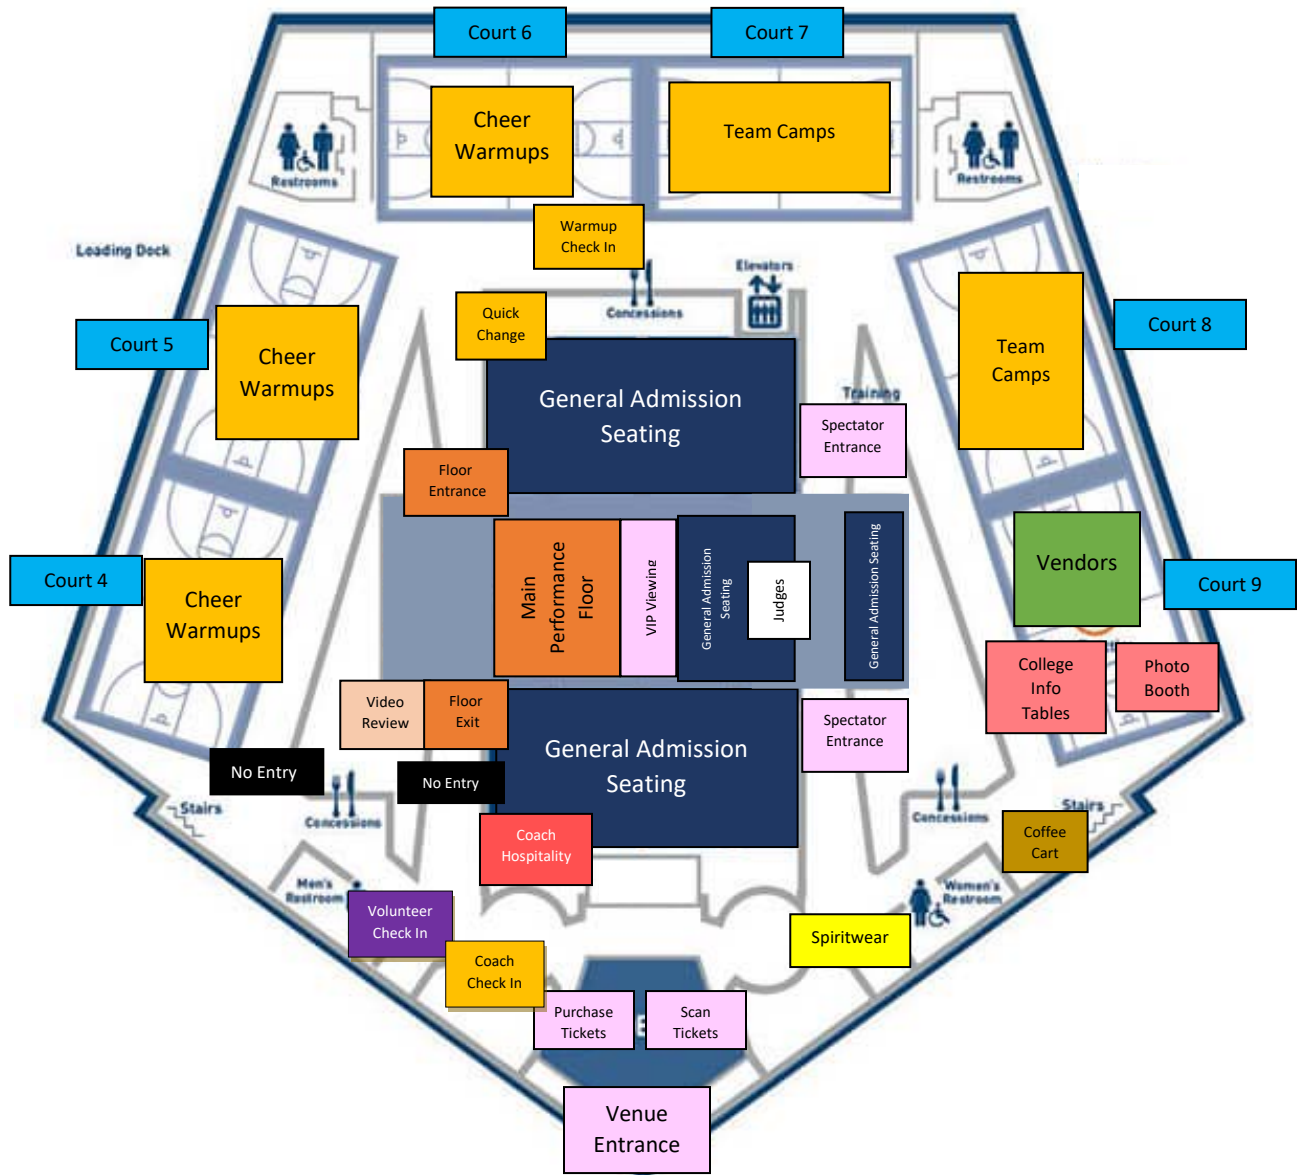

# Valentine's Classic Facility Map

## Sunday Main Floor

## GA & Suites