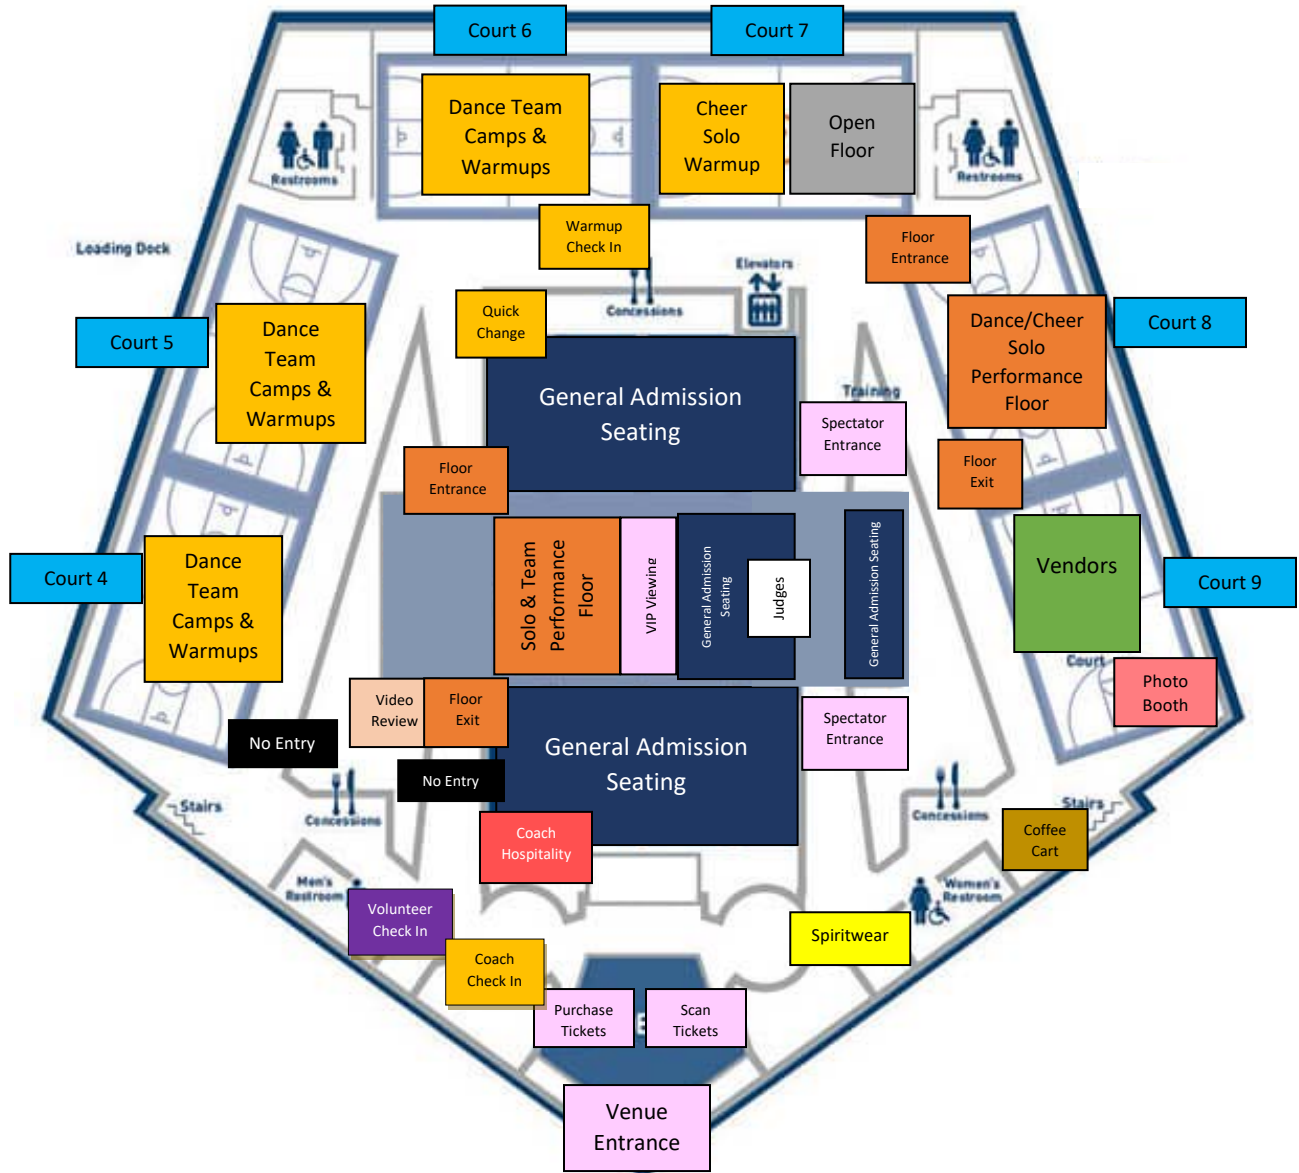

Valentine's Classic Facility Map

Saturday Main Floor

Valentine's Classic Facility Map

GA & Suites